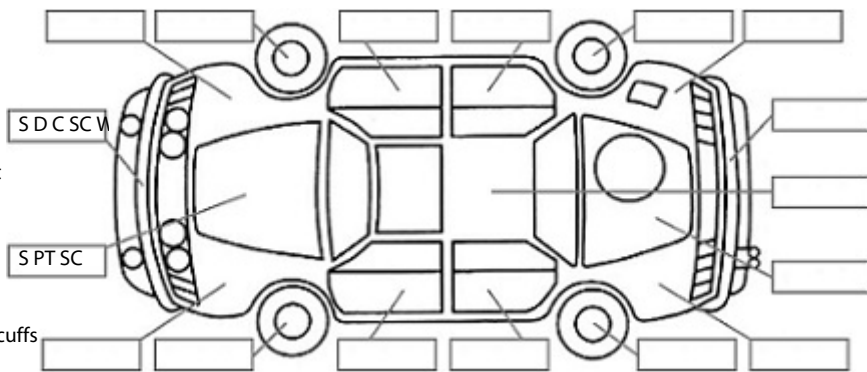

Key:

- S = scratch
- D = dent
- R = rust
- PT = paint defect
- C = crack
- P = pin dent
- * = decals
- SC = stone chips
- W = significant scuffs

Body Inspection Comments

Note: some defects & blemishes may not be displayed in the diagram

Driver door lock nw properly. Body condition is poor. Bullseye with cracks lower lhs. Headlights are faded

Conditions During Body Inspection: Dry

Under Carriage & Under Bonnet Inspection Comments

Requires rear brakes. Front swing arm bushings cracked. Dipstick tube broken off. Tested battery and failed. Runs on 91 octane fuel. No oil on stick