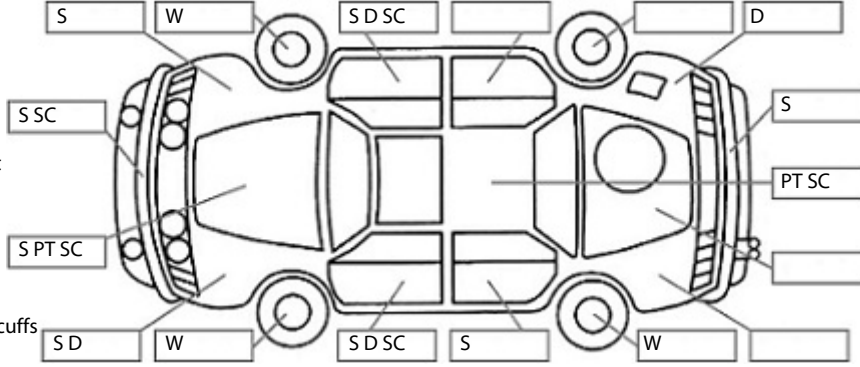

Key:

- S = scratch
- D = dent
- R = rust
- PT = paint defect
- C = crack
- P = pin dent
- * = decals
- SC = stone chips
- W = significant scuffs

Body Inspection Comments

Note: some defects & blemishes may not be displayed in the diagram

Seats	Good
Carpets	Good
Panels	Good
Dashboard	Good

General Comments

Road Conditions During Test Drive: Dry

Engine Timing Mechanism: Timing Chain
Evidence of Cam Belt Replacement: Not Applicable Kms:

	Pass	Fail	N/A
Engine			
Oil level	✓		
Smoke & fumes	✓		
Performance	✓		
Noise	✓		
Cooling System			
Coolant condition	✓		
Performance	✓		
Radiator / Hoses (visual)	✓		
Transmission			
Operation	✓		
Noise	✓		
Clutch			✓
CV joints	✓		
Wheel bearings	✓		
Brakes			
Performance	✓		
Hand Brake	✓		
Tyres (lowest observed tread depth of tyres)			
Left front	6.0	mm	
Right front	5.0	mm	
Left rear	4.0	mm	
Right rear	4.5	mm	
Spare	No		
Suspension			
Suspension performance	✓		
Steering performance	✓		
Shock absorbers	✓		
Air Conditioning / Heater			
Operation	✓		
Electrical / Accessories			
Head lights	✓		
Tail lights	✓		
Indicators	✓		
Dashboard warning lights	✓		
Wipers (front & rear)	✓		
Window winder FL	✓		
Window winder FR	✓		
Window winder RL	✓		
Window winder RR	✓		
Rear view mirrors	✓		
Radio (basic test only)		✓	
CD (basic test only)		✓	
Number of keys	1		
Central locking	✓		
Remote locking	✓		
Sat. Nav. (basic test only)			✓
Reversing camera			✓