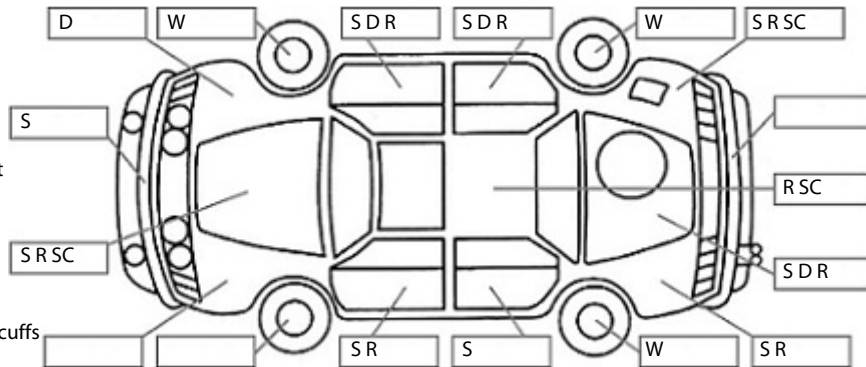

**Key:**

- S = scratch
- D = dent
- R = rust
- PT = paint defect
- C = crack
- P = pin dent
- \* = decals
- SC = stone chips
- W = significant scuffs

**Body Inspection Comments**

Note: some defects & blemishes may not be displayed in the diagram

- Windscreen stone chip
- Underbody oxidation

**Conditions During Body Inspection:**

**Under Carriage & Under Bonnet Inspection Comments**

**Interior Comments**

Seats	Rip in drivers seat
Carpets	Average
Panels	Average
Dashboard	Average