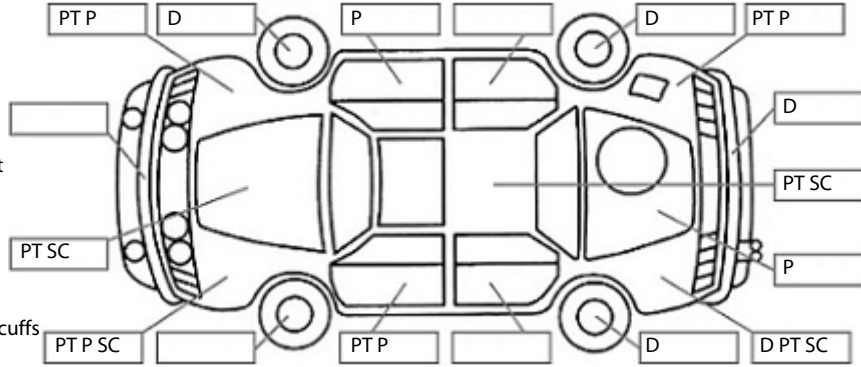

Make: Datsun	Model: 120Y S/W	Body Style: Wagon
Year: 1976	Registration: IA576	Reg Expiry: 02 Jul 2025
WoF Expiry: 06 Jun 2025	Odometer: 16,140 Kms	Good No: 26497093
VIN:	Next Service: Unknown	Service History: No

Key:

- S = scratch
- D = dent
- R = rust
- PT = paint defect
- C = crack
- P = pin dent
- * = decals
- SC = stone chips
- W = significant scuffs

Body Inspection Comments

Note: some defects & blemishes may not be displayed in the diagram

Both sides are wavy.

Conditions During Body Inspection: Dry

Under Carriage & Under Bonnet Inspection Comments

Oil weep from diff. Oil leak from gearbox. Oil leak possibly from sump.

Interior Comments

Seats	Poor
Carpets	Average
Panels	Average
Dashboard	Average

General Comments

Drivers seat split. Has some paint imperfections which is understandable for age of car. From records it's looks like car has done 116140 kms. Dash cracked.

Road Conditions During Test Drive: Dry