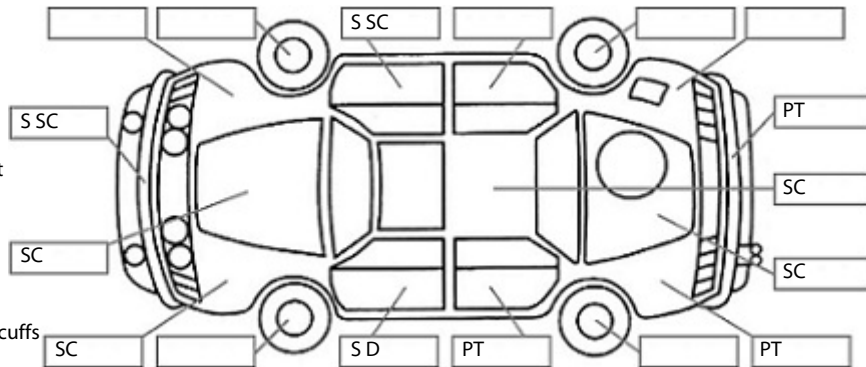

<b>Make:</b> Toyota	<b>Model:</b> Funcargo	<b>Body Style:</b> Wagon
<b>Year:</b> 2000	<b>Registration:</b> GBE420	<b>Reg Expiry:</b> 01 Jan 2025
<b>WoF Expiry:</b> 17 Dec 2025	<b>Odometer:</b> 217,450 Kms	<b>Good No:</b> 26496843
<b>VIN:</b> 7AT0H63GX11015175	<b>Next Service:</b> 227500	<b>Service History:</b> No

**Key:**

- S = scratch
- D = dent
- R = rust
- PT = paint defect
- C = crack
- P = pin dent
- \* = decals
- SC = stone chips
- W = significant scuffs

Body Inspection Comments

Note: some defects & blemishes may not be displayed in the diagram

Road Conditions During Test Drive: Dry

Engine Timing Mechanism: Timing Chain  
 Evidence of Cam Belt Replacement: Not Applicable Kms:

	Pass	Fail	N/A
<b>Engine</b>			
Oil level	✓		
Smoke & fumes	✓		
Performance	✓		
Noise	✓		
<b>Cooling System</b>			
Coolant condition	✓		
Performance	✓		
Radiator / Hoses (visual)	✓		
<b>Transmission</b>			
Operation	✓		
Noise	✓		
Clutch			✓
CV joints	✓		
Wheel bearings	✓		
<b>Brakes</b>			
Performance	✓		
Hand Brake	✓		
<b>Tyres</b> (lowest observed tread depth of tyres)			
Left front	5.0	mm	
Right front	6.0	mm	
Left rear	4.0	mm	
Right rear	5.0	mm	
Spare	Yes		
<b>Suspension</b>			
Suspension performance	✓		
Steering performance	✓		
Shock absorbers	✓		
<b>Air Conditioning / Heater</b>			
Operation		✓	
<b>Electrical / Accessories</b>			
Head lights	✓		
Tail lights	✓		
Indicators	✓		
Dashboard warning lights	✓		
Wipers (front & rear)	✓		
Window winder FL	✓		
Window winder FR	✓		
Window winder RL	✓		
Window winder RR	✓		
Rear view mirrors		✓	
Radio (basic test only)	✓		
CD (basic test only)	✓		
Number of keys	2		
Central locking	✓		
Remote locking	✓		
Sat. Nav. (basic test only)			✓
Reversing camera			✓