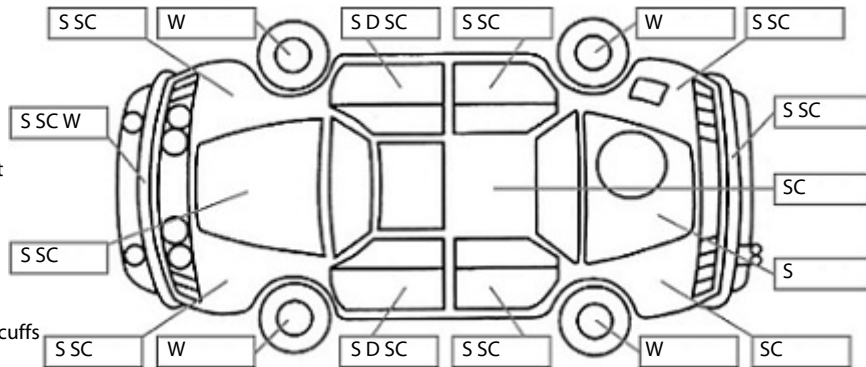

Key:

- S = scratch
- D = dent
- R = rust
- PT = paint defect
- C = crack
- P = pin dent
- * = decals
- SC = stone chips
- W = significant scuffs

Body Inspection Comments

Note: some defects & blemishes may not be displayed in the diagram