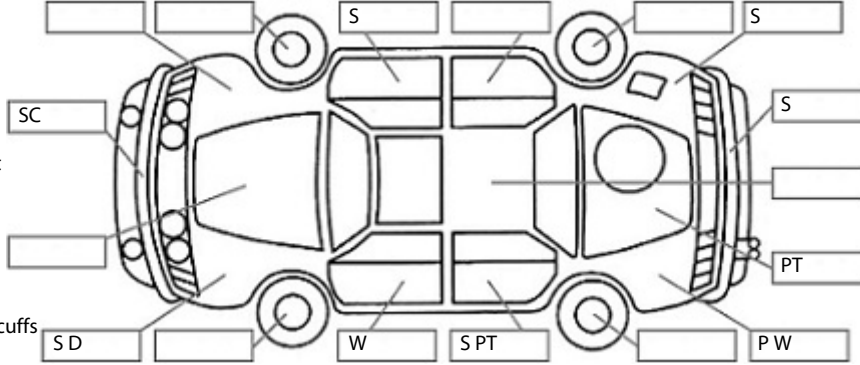

Make: Honda	Model: CRV	Body Style: SUV
Year: 2001	Registration: FAF822	Reg Expiry: 31 Dec 2025
WoF Expiry: 08 Feb 2025	Odometer: 126,306 Kms	Good No: 26496242
VIN: 7A88G7H070900405C	Next Service: 132000	Service History: No

Key:

- S = scratch
- D = dent
- R = rust
- PT = paint defect
- C = crack
- P = pin dent
- * = decals
- SC = stone chips
- W = significant scuffs

Body Inspection Comments

Note: some defects & blemishes may not be displayed in the diagram

Engine Timing Mechanism: Timing Chain
Evidence of Cam Belt Replacement: Not Applicable Kms:

	Pass	Fail	N/A
Engine			
Oil level	✓		
Smoke & fumes	✓		
Performance	✓		
Noise	✓		
Cooling System			
Coolant condition	✓		
Performance	✓		
Radiator / Hoses (visual)	✓		
Transmission			
Operation	✓		
Noise	✓		
Clutch			✓
CV joints	✓		
Wheel bearings	✓		
Brakes			
Performance	✓		
Hand Brake	✓		
Tyres (lowest observed tread depth of tyres)			
Left front	8.0	mm	
Right front	2.0	mm	
Left rear	7.0	mm	
Right rear	3.0	mm	
Spare	Yes		
Suspension			
Suspension performance	✓		
Steering performance	✓		
Shock absorbers	✓		
Air Conditioning / Heater			
Operation	✓		
Electrical / Accessories			
Head lights	✓		
Tail lights	✓		
Indicators	✓		
Dashboard warning lights	✓		
Wipers (front & rear)	✓		
Window winder FL	✓		
Window winder FR	✓		
Window winder RL	✓		
Window winder RR	✓		
Rear view mirrors	✓		
Radio (basic test only)	✓		
CD (basic test only)	✓		
Number of keys	1		
Central locking	✓		
Remote locking			✓
Sat. Nav. (basic test only)			✓
Reversing camera			✓