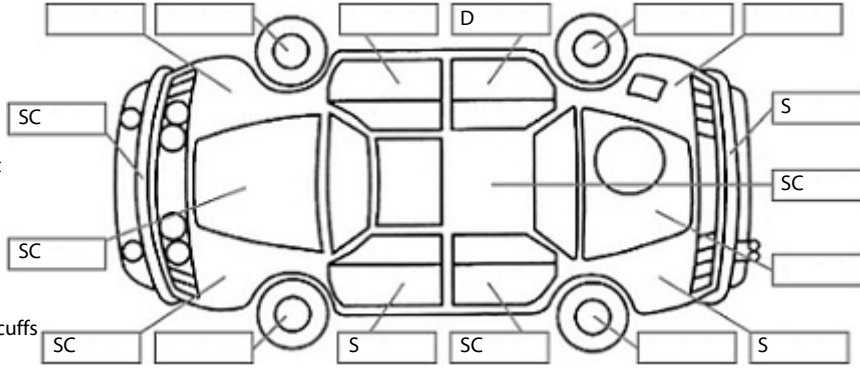

Key:

- S = scratch
- D = dent
- R = rust
- PT = paint defect
- C = crack
- P = pin dent
- * = decals
- SC = stone chips
- W = significant scuffs

Body Inspection Comments

Note: some defects & blemishes may not be displayed in the diagram

General Comments

Partial service history (last recorded in booklet at 100628kms)
A/C does not go cold

Road Conditions During Test Drive: Dry

Engine Timing Mechanism: Timing Chain
Evidence of Cam Belt Replacement: Not Applicable Kms: