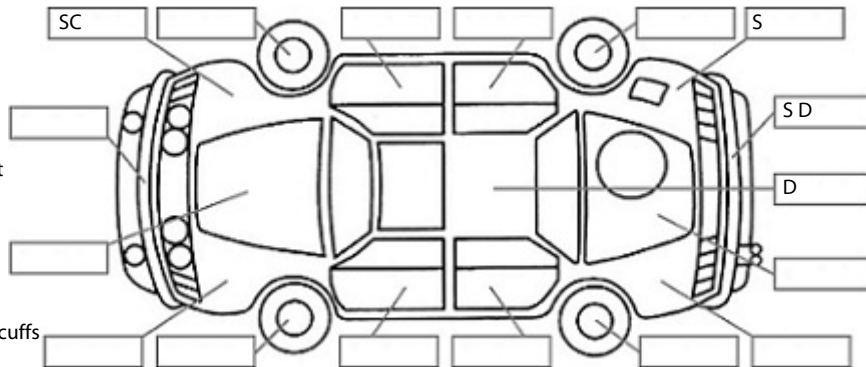

<b>Make:</b> Toyota	<b>Model:</b> Corolla	<b>Body Style:</b> Hatchback
<b>Year:</b> 2017	<b>Registration:</b> KJQ228	<b>Reg Expiry:</b> 13 Feb 2025
<b>WoF Expiry:</b> 29 May 2025	<b>Odometer:</b> 72,971 Kms	<b>Good No:</b> 26495861
<b>VIN:</b> JTNKN3JEX0J501134	<b>Next Service:</b> 85,292kms	<b>Service History:</b> Yes

**Key:**

- S = scratch
- D = dent
- R = rust
- PT = paint defect
- C = crack
- P = pin dent
- \* = decals
- SC = stone chips
- W = significant scuffs

**Body Inspection Comments**

Note: some defects & blemishes may not be displayed in the diagram

Stone chip windscreen.  
Right wing mirror indicator lens cracked.

Conditions During Body Inspection: Dry

**Under Carriage & Under Bonnet Inspection Comments**

Front wheel drive.

**Interior Comments**

Seats	Good
Carpets	Average
Panels	Good
Dashboard	Good