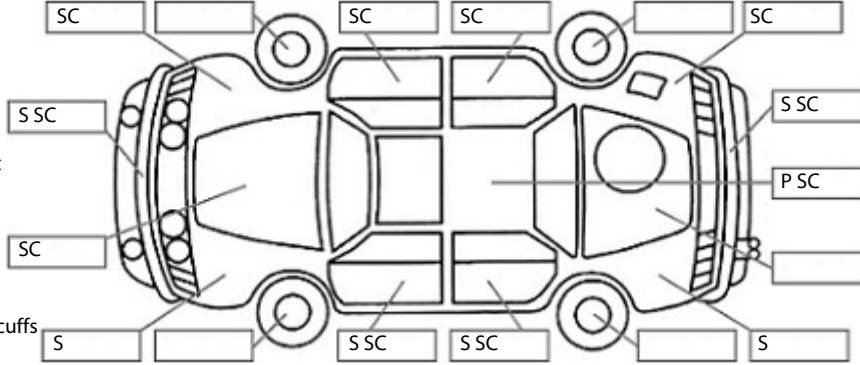

**Key:**

- S = scratch
- D = dent
- R = rust
- PT = paint defect
- C = crack
- P = pin dent
- \* = decals
- SC = stone chips
- W = significant scuffs

Body Inspection Comments

Note: some defects & blemishes may not be displayed in the diagram

Chip in windscreen.

Conditions During Body Inspection: Dry

Under Carriage & Under Bonnet Inspection Comments

Interior Comments

Seats	Good
Carpets	Good
Panels	Good
Dashboard	Good

General Comments

Road Conditions During Test Drive: Dry

Engine Timing Mechanism: Timing Chain  
Evidence of Cam Belt Replacement: Not Applicable Kms:

	Pass	Fail	N/A
<b>Engine</b>			
Oil level	✓		
Smoke & fumes	✓		
Performance	✓		
Noise	✓		
<b>Cooling System</b>			
Coolant condition	✓		
Performance	✓		
Radiator / Hoses (visual)	✓		
<b>Transmission</b>			
Operation	✓		
Noise	✓		
Clutch			✓
CV joints	✓		
Wheel bearings	✓		
<b>Brakes</b>			
Performance	✓		
Hand Brake	✓		
<b>Tyres</b> (lowest observed tread depth of tyres)			
Left front	3.5	mm	
Right front	3.5	mm	
Left rear	4.0	mm	
Right rear	4.0	mm	
Spare	Yes		
<b>Suspension</b>			
Suspension performance	✓		
Steering performance	✓		
Shock absorbers	✓		
<b>Air Conditioning / Heater</b>			
Operation	✓		
<b>Electrical / Accessories</b>			
Head lights	✓		
Tail lights	✓		
Indicators	✓		
Dashboard warning lights	✓		
Wipers (front & rear)	✓		
Window winder FL	✓		
Window winder FR	✓		
Window winder RL	✓		
Window winder RR	✓		
Rear view mirrors	✓		
Radio (basic test only)	✓		
CD (basic test only)	✓		
Number of keys	2		
Central locking	✓		
Remote locking	✓		
Sat. Nav. (basic test only)	✓		
Reversing camera	✓		