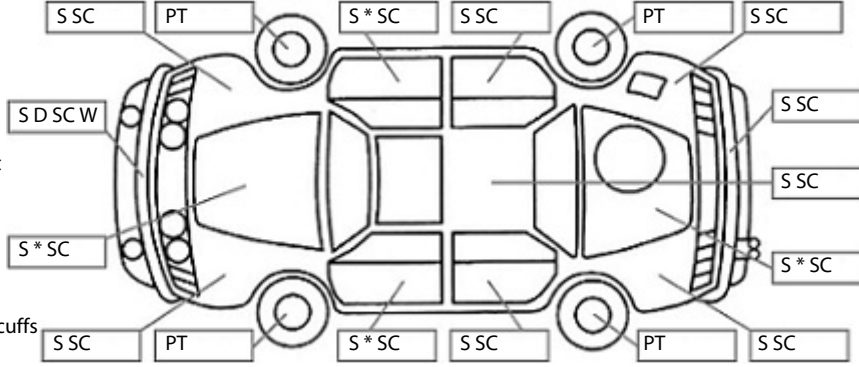

**Key:**

- S = scratch
- D = dent
- R = rust
- PT = paint defect
- C = crack
- P = pin dent
- \* = decals
- SC = stone chips
- W = significant scuffs

Body Inspection Comments

Note: some defects & blemishes may not be displayed in the diagram

Headlights starting to fade/rear inner wheel well minor dents/cargo Barrier fitted

Conditions During Body Inspection: Dry

Under Carriage & Under Bonnet Inspection Comments

2wd/both cv boots grease coming out/unable to view engine properly as underbody tray in the way

Interior Comments

Seats	drivers bottom pad hole
Carpets	Average
Panels	holes in rear panels scratch marks in front
Dashboard	Average

General Comments

Road Conditions During Test Drive: Dry

Engine Timing Mechanism: Timing Chain  
Evidence of Cam Belt Replacement: Not Applicable Kms: