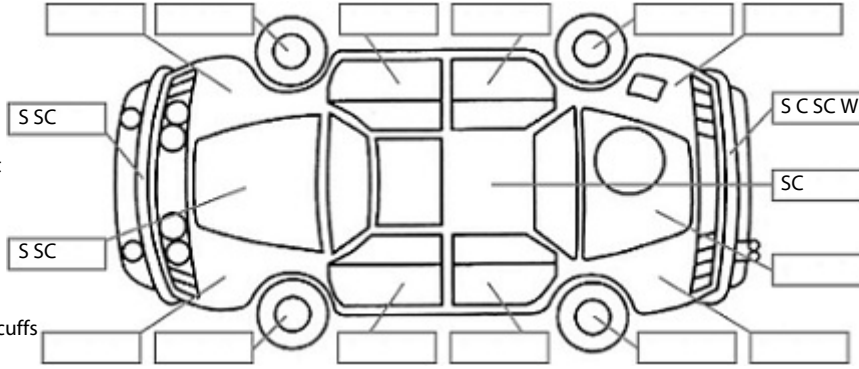

Key:

- S = scratch
- D = dent
- R = rust
- PT = paint defect
- C = crack
- P = pin dent
- * = decals
- SC = stone chips
- W = significant scuffs

Body Inspection Comments

Note: some defects & blemishes may not be displayed in the diagram