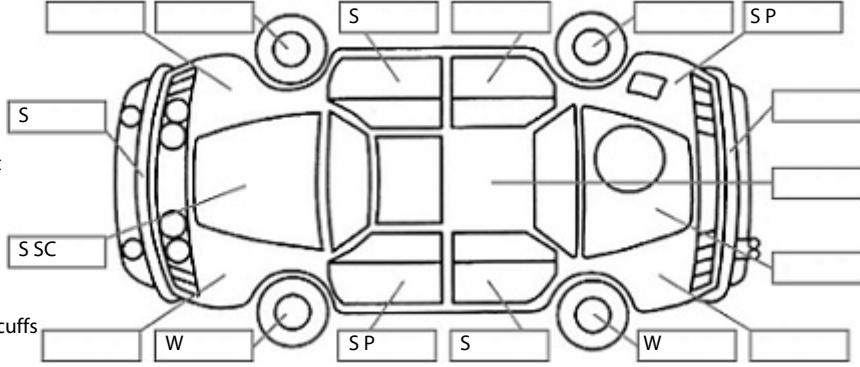

Key:

- S = scratch
- D = dent
- R = rust
- PT = paint defect
- C = crack
- P = pin dent
- * = decals
- SC = stone chips
- W = significant scuffs

Body Inspection Comments

Note: some defects & blemishes may not be displayed in the diagram