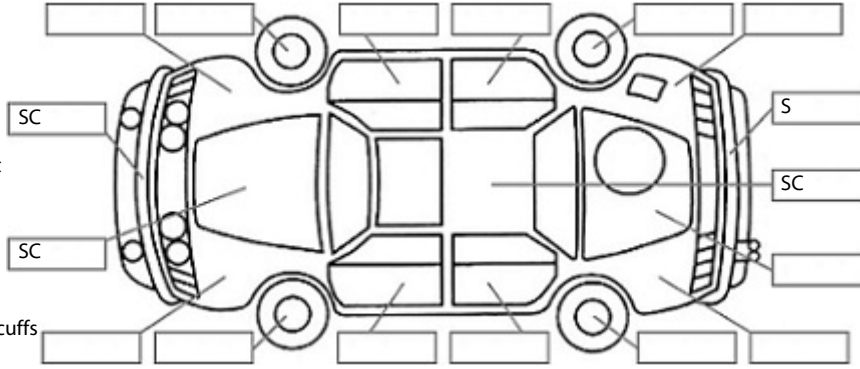

Key:

- S = scratch
- D = dent
- R = rust
- PT = paint defect
- C = crack
- P = pin dent
- * = decals
- SC = stone chips
- W = significant scuffs

Body Inspection Comments

Note: some defects & blemishes may not be displayed in the diagram

Windscreen chips. Cap missing on rear wiper arm.

Conditions During Body Inspection: Dry

Under Carriage & Under Bonnet Inspection Comments

Interior Comments

Seats	Average
Carpets	Average
Panels	Average
Dashboard	Average