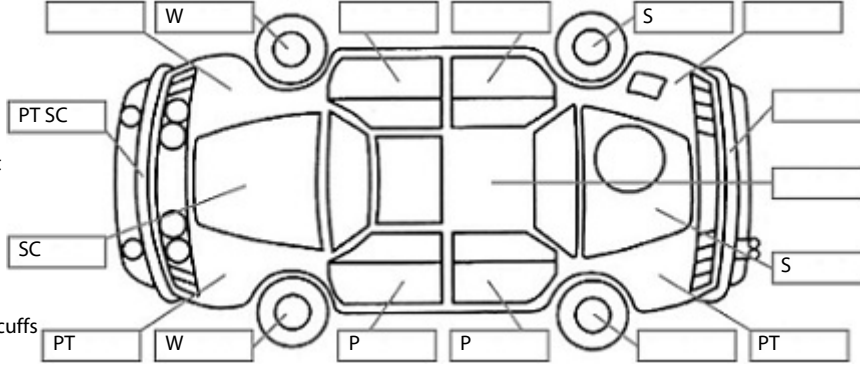

**Key:**

- S = scratch
- D = dent
- R = rust
- PT = paint defect
- C = crack
- P = pin dent
- \* = decals
- SC = stone chips
- W = significant scuffs

Body Inspection Comments

Note: some defects & blemishes may not be displayed in the diagram

Engine Timing Mechanism: Timing Chain  
Evidence of Cam Belt Replacement: Not Applicable Kms:

	Pass	Fail	N/A
<b>Engine</b>			
Oil level	✓		
Smoke & fumes	✓		
Performance	✓		
Noise	✓		
<b>Cooling System</b>			
Coolant condition	✓		
Performance	✓		
Radiator / Hoses (visual)	✓		
<b>Transmission</b>			
Operation	✓		
Noise	✓		
Clutch			✓
CV joints	✓		
Wheel bearings	✓		
<b>Brakes</b>			
Performance	✓		
Hand Brake	✓		
<b>Tyres</b> (lowest observed tread depth of tyres)			
Left front	5.0	mm	
Right front	5.0	mm	
Left rear	5.0	mm	
Right rear	5.0	mm	
Spare	N/A		
<b>Suspension</b>			
Suspension performance	✓		
Steering performance	✓		
Shock absorbers	✓		
<b>Air Conditioning / Heater</b>			
Operation	✓		
<b>Electrical / Accessories</b>			
Head lights	✓		
Tail lights	✓		
Indicators	✓		
Dashboard warning lights	✓		
Wipers (front & rear)	✓		
Window winder FL	✓		
Window winder FR	✓		
Window winder RL	✓		
Window winder RR	✓		
Rear view mirrors	✓		
Radio (basic test only)	✓		
CD (basic test only)	✓		
Number of keys	2		
Central locking	✓		
Remote locking	✓		
Sat. Nav. (basic test only)	✓		
Reversing camera	✓		