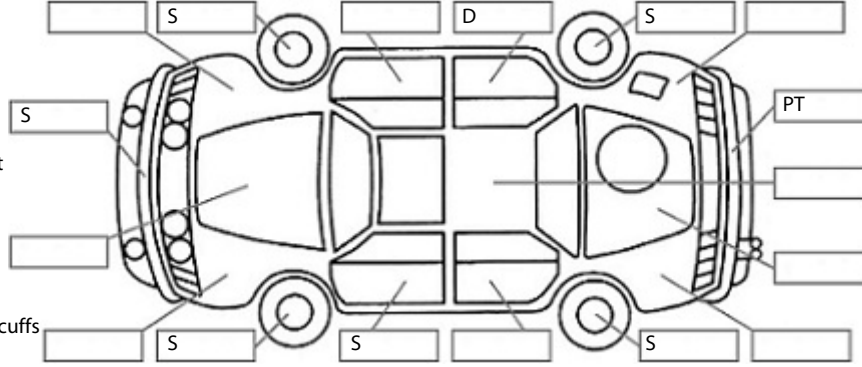

Key:

- S = scratch
- D = dent
- R = rust
- PT = paint defect
- C = crack
- P = pin dent
- * = decals
- SC = stone chips
- W = significant scuffs

Body Inspection Comments

Note: some defects & blemishes may not be displayed in the diagram

Engine Timing Mechanism: Timing Chain
Evidence of Cam Belt Replacement: Not Applicable Kms:

	Pass	Fail	N/A
Engine			
Oil level	✓		
Smoke & fumes	✓		
Performance	✓		
Noise	✓		
Cooling System			
Coolant condition	✓		
Performance	✓		
Radiator / Hoses (visual)	✓		
Transmission			
Operation	✓		
Noise	✓		
Clutch			✓
CV joints	✓		
Wheel bearings	✓		
Brakes			
Performance	✓		
Hand Brake	✓		
Tyres (lowest observed tread depth of tyres)			
Left front	3	mm	
Right front	5	mm	
Left rear	4	mm	
Right rear	4	mm	
Spare		N/A	
Suspension			
Suspension performance	✓		
Steering performance	✓		
Shock absorbers	✓		
Air Conditioning / Heater			
Operation	✓		
Electrical / Accessories			
Head lights	✓		
Tail lights	✓		
Indicators	✓		
Dashboard warning lights	✓		
Wipers (front & rear)	✓		
Window winder FL	✓		
Window winder FR	✓		
Window winder RL	✓		
Window winder RR	✓		
Rear view mirrors	✓		
Radio (basic test only)	✓		
CD (basic test only)			✓
Number of keys	1		
Central locking	✓		
Remote locking	✓		
Sat. Nav. (basic test only)			✓
Reversing camera	✓		