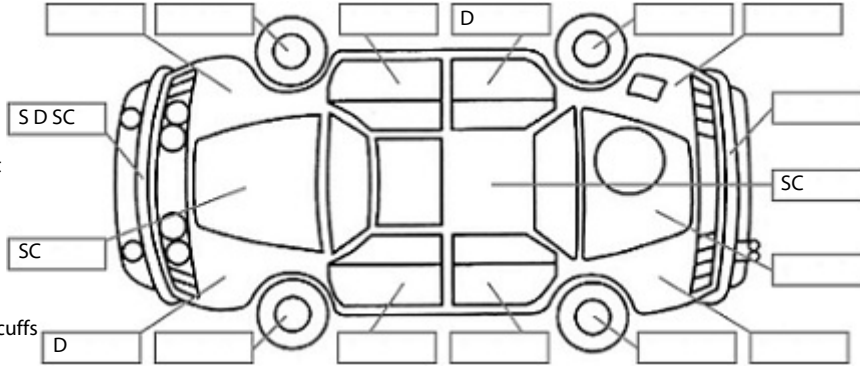

Key:

- S = scratch
- D = dent
- R = rust
- PT = paint defect
- C = crack
- P = pin dent
- * = decals
- SC = stone chips
- W = significant scuffs

Body Inspection Comments

Note: some defects & blemishes may not be displayed in the diagram

Right rear door seal torn

Conditions During Body Inspection: Wet

Under Carriage & Under Bonnet Inspection Comments

Four wheel drive
Underbody surface rust

Interior Comments

Seats	Good
Carpets	Good
Panels	Good
Dashboard	Good