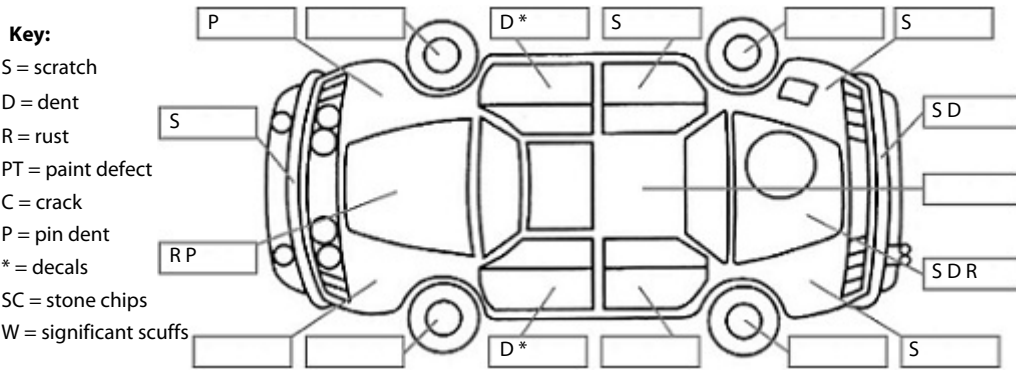

<b>Make:</b> Mitsubishi	<b>Model:</b> Triton	<b>Body Style:</b> Utility
<b>Year:</b> 2017	<b>Registration:</b> KWP218	<b>Reg Expiry:</b> 26 Mar 2025
<b>WoF Expiry:</b> 29 Oct 2025	<b>Odometer:</b> 256,044 Kms	<b>Good No:</b> 26493896
<b>VIN:</b> MMAJYKL10HH017450	<b>Next Service:</b> 265000 kms	<b>Service History:</b> Yes

Body Inspection Comments

Note: some defects & blemishes may not be displayed in the diagram

Rear bumper dent damage.

Conditions During Body Inspection: Dry

Under Carriage & Under Bonnet Inspection Comments

Engine Timing Mechanism: Timing Chain  
Evidence of Cam Belt Replacement: Not Applicable Kms:

	Pass	Fail	N/A
<b>Engine</b>			
Oil level	✓		
Smoke & fumes	✓		
Performance	✓		
Noise	✓		
<b>Cooling System</b>			
Coolant condition	✓		
Performance	✓		
Radiator / Hoses (visual)	✓		
<b>Transmission</b>			
Operation	✓		
Noise	✓		
Clutch			✓
CV joints	✓		
Wheel bearings	✓		
<b>Brakes</b>			
Performance	✓		
Hand Brake	✓		
<b>Tyres</b> (lowest observed tread depth of tyres)			
Left front	7.5	mm	
Right front	7	mm	
Left rear	7	mm	
Right rear	6.5	mm	
Spare	Yes		
<b>Suspension</b>			
Suspension performance	✓		
Steering performance	✓		
Shock absorbers	✓		
<b>Air Conditioning / Heater</b>			
Operation	✓		
<b>Electrical / Accessories</b>			
Head lights	✓		
Tail lights	✓		
Indicators	✓		
Dashboard warning lights		✓	
Wipers (front & rear)	✓		
Window winder FL	✓		
Window winder FR	✓		
Window winder RL	✓		
Window winder RR	✓		
Rear view mirrors	✓		
Radio (basic test only)	✓		
CD (basic test only)	✓		
Number of keys	1		
Central locking	✓		
Remote locking	✓		
Sat. Nav. (basic test only)			✓
Reversing camera	✓		