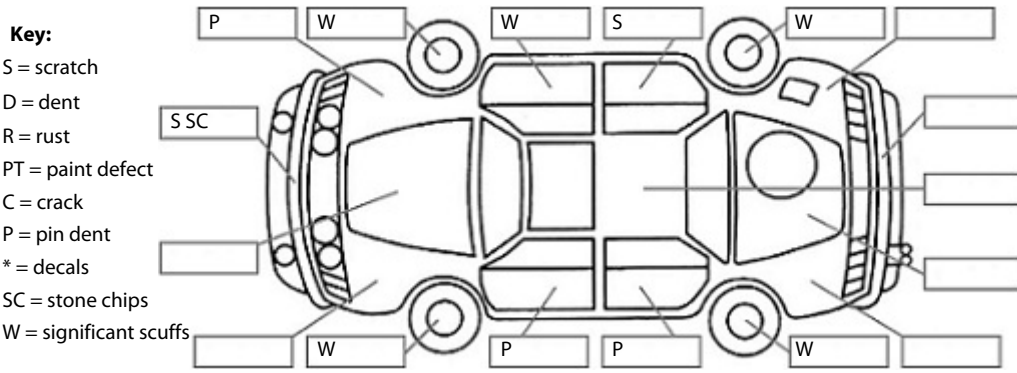

Body Inspection Comments

Note: some defects & blemishes may not be displayed in the diagram

Fuel flap won't close  
Rear sensors pushed in

Conditions During Body Inspection: Dry

Under Carriage & Under Bonnet Inspection Comments

Interior Comments

Seats	Good
Carpets	Average
Panels	Good
Dashboard	Good

General Comments

Partial service history

Road Conditions During Test Drive: Dry

Engine Timing Mechanism: Timing Chain  
 Evidence of Cam Belt Replacement: Not Applicable Kms: