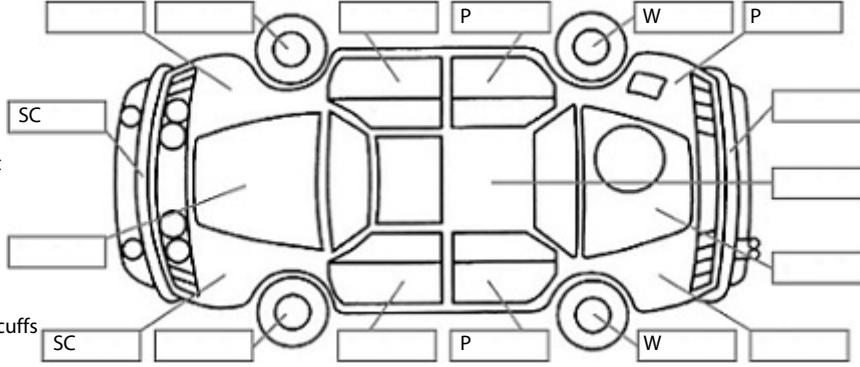

Key:

- S = scratch
- D = dent
- R = rust
- PT = paint defect
- C = crack
- P = pin dent
- * = decals
- SC = stone chips
- W = significant scuffs

Body Inspection Comments

Note: some defects & blemishes may not be displayed in the diagram

Engine Timing Mechanism: Timing Chain
Evidence of Cam Belt Replacement: Not Applicable Kms:

	Pass	Fail	N/A
Engine			
Oil level	✓		
Smoke & fumes	✓		
Performance	✓		
Noise	✓		
Cooling System			
Coolant condition	✓		
Performance	✓		
Radiator / Hoses (visual)	✓		
Transmission			
Operation	✓		
Noise	✓		
Clutch			✓
CV joints	✓		
Wheel bearings	✓		
Brakes			
Performance	✓		
Hand Brake	✓		
Tyres (lowest observed tread depth of tyres)			
Left front	6	mm	
Right front	6	mm	
Left rear	4	mm	
Right rear	4	mm	
Spare	No		
Suspension			
Suspension performance	✓		
Steering performance	✓		
Shock absorbers	✓		
Air Conditioning / Heater			
Operation	✓		
Electrical / Accessories			
Head lights	✓		
Tail lights	✓		
Indicators	✓		
Dashboard warning lights	✓		
Wipers (front & rear)	✓		
Window winder FL	✓		
Window winder FR	✓		
Window winder RL	✓		
Window winder RR	✓		
Rear view mirrors	✓		
Radio (basic test only)	✓		
CD (basic test only)	✓		
Number of keys	1		
Central locking	✓		
Remote locking	✓		
Sat. Nav. (basic test only)			✓
Reversing camera			✓