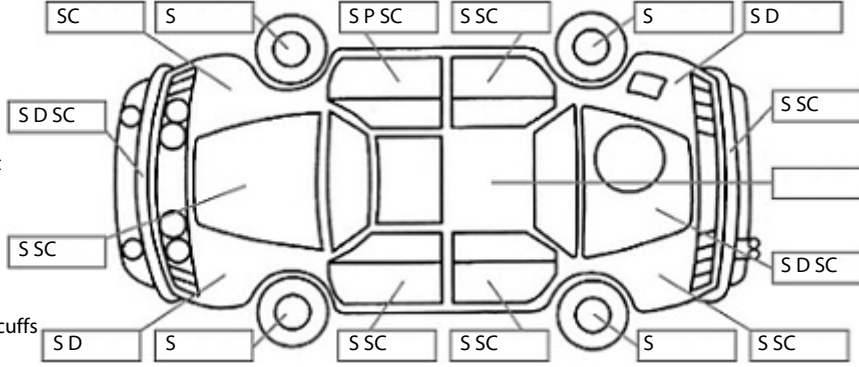

<b>Make:</b> Nissan	<b>Model:</b> March	<b>Body Style:</b> Wagon
<b>Year:</b> 2009	<b>Registration:</b> LPE67	<b>Reg Expiry:</b> 03 Nov 2025
<b>WoF Expiry:</b> 06 Aug 2025	<b>Odometer:</b> 97,611 Kms	<b>Good No:</b> 26492292
<b>VIN:</b> 7AT0DH0KX18950241	<b>Next Service:</b> 115000	<b>Service History:</b> No

**Key:**

- S = scratch
- D = dent
- R = rust
- PT = paint defect
- C = crack
- P = pin dent
- \* = decals
- SC = stone chips
- W = significant scuffs

Body Inspection Comments

Note: some defects & blemishes may not be displayed in the diagram

Road Conditions During Test Drive: Dry

Engine Timing Mechanism: Timing Chain  
Evidence of Cam Belt Replacement: Not Applicable Kms:

	Pass	Fail	N/A
<b>Engine</b>			
Oil level	✓		
Smoke & fumes	✓		
Performance	✓		
Noise	✓		
<b>Cooling System</b>			
Coolant condition	✓		
Performance	✓		
Radiator / Hoses (visual)	✓		
<b>Transmission</b>			
Operation	✓		
Noise	✓		
Clutch			✓
CV joints	✓		
Wheel bearings	✓		
<b>Brakes</b>			
Performance	✓		
Hand Brake	✓		
<b>Tyres</b> (lowest observed tread depth of tyres)			
Left front	7.5	mm	
Right front	7.4	mm	
Left rear	7.2	mm	
Right rear	7.5	mm	
Spare	Yes		
<b>Suspension</b>			
Suspension performance	✓		
Steering performance	✓		
Shock absorbers	✓		
<b>Air Conditioning / Heater</b>			
Operation	✓		
<b>Electrical / Accessories</b>			
Head lights	✓		
Tail lights	✓		
Indicators	✓		
Dashboard warning lights	✓		
Wipers (front & rear)	✓		
Window winder FL	✓		
Window winder FR	✓		
Window winder RL	✓		
Window winder RR	✓		
Rear view mirrors	✓		
Radio (basic test only)	✓		
CD (basic test only)	✓		
Number of keys	1		
Central locking	✓		
Remote locking	✓		
Sat. Nav. (basic test only)			✓
Reversing camera			✓