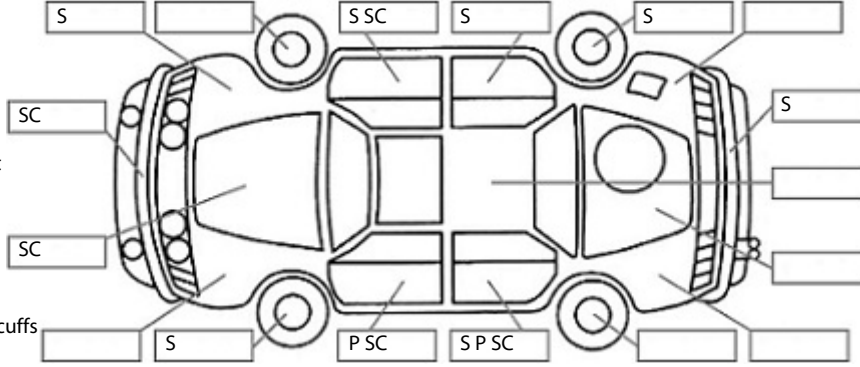

Make: KIA	Model: Seltos	Body Style: SUV
Year: 2019	Registration: MPB365	Reg Expiry: 26 Nov 2025
WoF Expiry: 06 Jan 2026	Odometer: 38,160 Kms	Good No: 26492030
VIN: KNAEP81ATL7026340	Next Service: 53000 kms	Service History: Yes

Key:

- S = scratch
- D = dent
- R = rust
- PT = paint defect
- C = crack
- P = pin dent
- * = decals
- SC = stone chips
- W = significant scuffs

Body Inspection Comments

Note: some defects & blemishes may not be displayed in the diagram

Minor windscreen chips.

Conditions During Body Inspection: Dry

Under Carriage & Under Bonnet Inspection Comments

Interior Comments

Seats	Good
Carpets	Good
Panels	Good
Dashboard	Good

General Comments

Road Conditions During Test Drive: Dry

Engine Timing Mechanism: Timing Chain
Evidence of Cam Belt Replacement: Not Applicable Kms:

	Pass	Fail	N/A
Engine			
Oil level	✓		
Smoke & fumes	✓		
Performance	✓		
Noise	✓		
Cooling System			
Coolant condition	✓		
Performance	✓		
Radiator / Hoses (visual)	✓		
Transmission			
Operation	✓		
Noise	✓		
Clutch			✓
CV joints	✓		
Wheel bearings	✓		
Brakes			
Performance	✓		
Hand Brake	✓		
Tyres (lowest observed tread depth of tyres)			
Left front	5.3	mm	
Right front	5.4	mm	
Left rear	4.3	mm	
Right rear	4.3	mm	
Spare	Yes		
Suspension			
Suspension performance	✓		
Steering performance	✓		
Shock absorbers	✓		
Air Conditioning / Heater			
Operation	✓		
Electrical / Accessories			
Head lights	✓		
Tail lights	✓		
Indicators	✓		
Dashboard warning lights	✓		
Wipers (front & rear)	✓		
Window winder FL	✓		
Window winder FR	✓		
Window winder RL	✓		
Window winder RR	✓		
Rear view mirrors	✓		
Radio (basic test only)	✓		
CD (basic test only)			✓
Number of keys	1		
Central locking	✓		
Remote locking	✓		
Sat. Nav. (basic test only)			✓
Reversing camera	✓		