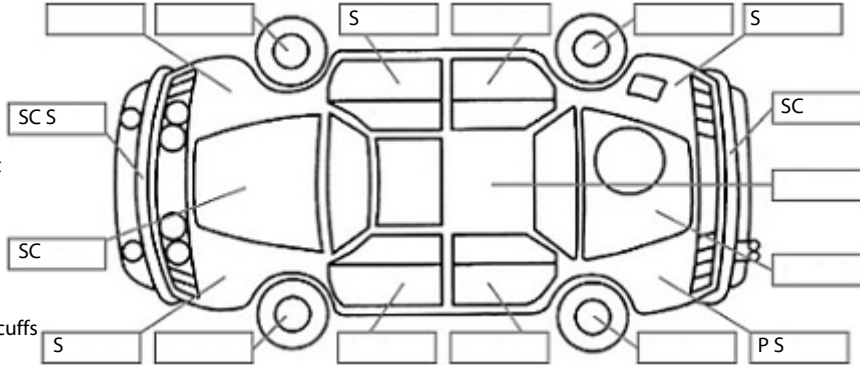

**Key:**

- S = scratch
- D = dent
- R = rust
- PT = paint defect
- C = crack
- P = pin dent
- \* = decals
- SC = stone chips
- W = significant scuffs

Body Inspection Comments

Note: some defects & blemishes may not be displayed in the diagram

Engine Timing Mechanism: Timing Chain  
Evidence of Cam Belt Replacement: Not Applicable Kms:

	Pass	Fail	N/A
<b>Engine</b>			
Oil level	✓		
Smoke & fumes	✓		
Performance	✓		
Noise	✓		
<b>Cooling System</b>			
Coolant condition	✓		
Performance	✓		
Radiator / Hoses (visual)	✓		
<b>Transmission</b>			
Operation	✓		
Noise	✓		
Clutch			✓
CV joints	✓		
Wheel bearings	✓		
<b>Brakes</b>			
Performance	✓		
Hand Brake	✓		
<b>Tyres</b> (lowest observed tread depth of tyres)			
Left front	4.0	mm	
Right front	4.0	mm	
Left rear	3.5	mm	
Right rear	3.0	mm	
Spare	Yes		
<b>Suspension</b>			
Suspension performance	✓		
Steering performance	✓		
Shock absorbers	✓		
<b>Air Conditioning / Heater</b>			
Operation	✓		
<b>Electrical / Accessories</b>			
Head lights	✓		
Tail lights	✓		
Indicators	✓		
Dashboard warning lights	✓		
Wipers (front & rear)	✓		
Window winder FL	✓		
Window winder FR	✓		
Window winder RL	✓		
Window winder RR	✓		
Rear view mirrors	✓		
Radio (basic test only)	✓		
CD (basic test only)			✓
Number of keys	1		
Central locking	✓		
Remote locking	✓		
Sat. Nav. (basic test only)			✓
Reversing camera	✓		