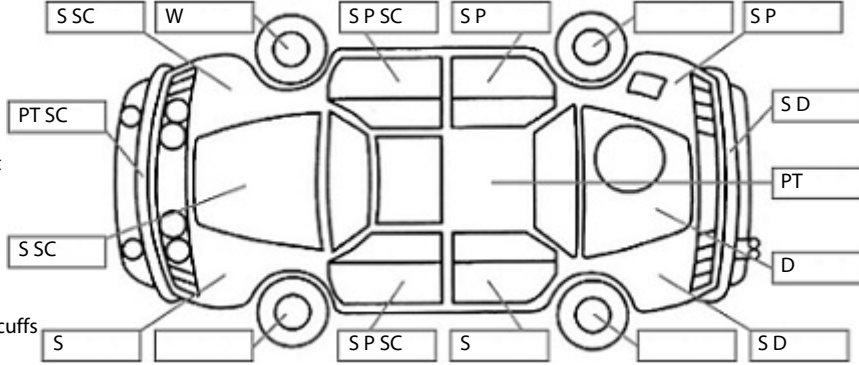

**Key:**

- S = scratch
- D = dent
- R = rust
- PT = paint defect
- C = crack
- P = pin dent
- \* = decals
- SC = stone chips
- W = significant scuffs

**Body Inspection Comments**

Note: some defects & blemishes may not be displayed in the diagram