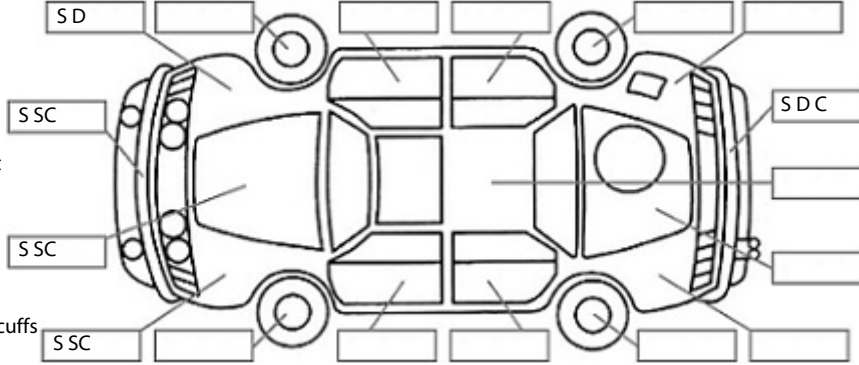

**Key:**

- S = scratch
- D = dent
- R = rust
- PT = paint defect
- C = crack
- P = pin dent
- \* = decals
- SC = stone chips
- W = significant scuffs

Body Inspection Comments

Note: some defects & blemishes may not be displayed in the diagram

Front bumper trim in boot. Rhr dot trim missing

Conditions During Body Inspection: Dry

Under Carriage & Under Bonnet Inspection Comments

Vehicle has belly pans. Tested battery and passed.

Interior Comments