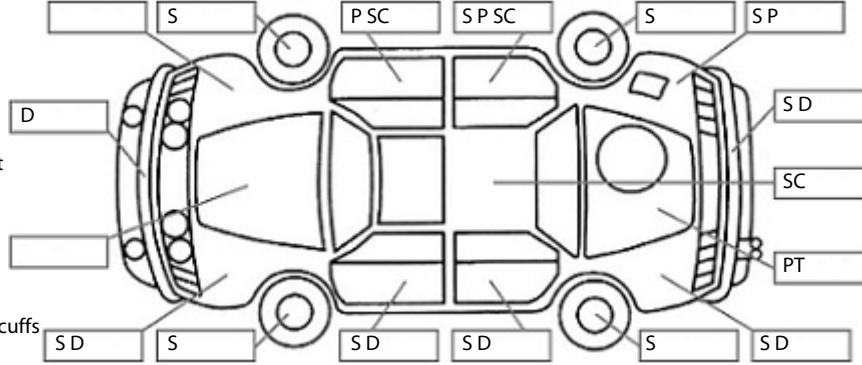

**Key:**

- S = scratch
- D = dent
- R = rust
- PT = paint defect
- C = crack
- P = pin dent
- \* = decals
- SC = stone chips
- W = significant scuffs

**Body Inspection Comments**

Note: some defects & blemishes may not be displayed in the diagram

Both front tyres worn on outside edge.

Conditions During Body Inspection: Dry

**Under Carriage & Under Bonnet Inspection Comments**

Oil leaks.

**Interior Comments**

Seats	Average
Carpets	Average
Panels	Average
Dashboard	Average