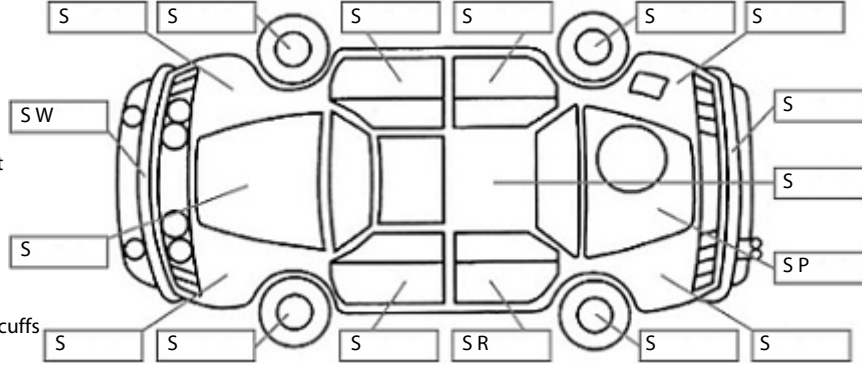

<b>Make:</b> Hyundai	<b>Model:</b> I30	<b>Body Style:</b> Wagon
<b>Year:</b> 2010	<b>Registration:</b> FRP534	<b>Reg Expiry:</b> 22 Feb 2025
<b>WoF Expiry:</b> 15 Apr 2025	<b>Odometer:</b> 224,315 Kms	<b>Good No:</b> 26490769
<b>VIN:</b> KMHDB81DMBU101452	<b>Next Service:</b> 13-10-24	<b>Service History:</b> No

**Key:**

- S = scratch
- D = dent
- R = rust
- PT = paint defect
- C = crack
- P = pin dent
- \* = decals
- SC = stone chips
- W = significant scuffs

**Body Inspection Comments**

Note: some defects & blemishes may not be displayed in the diagram