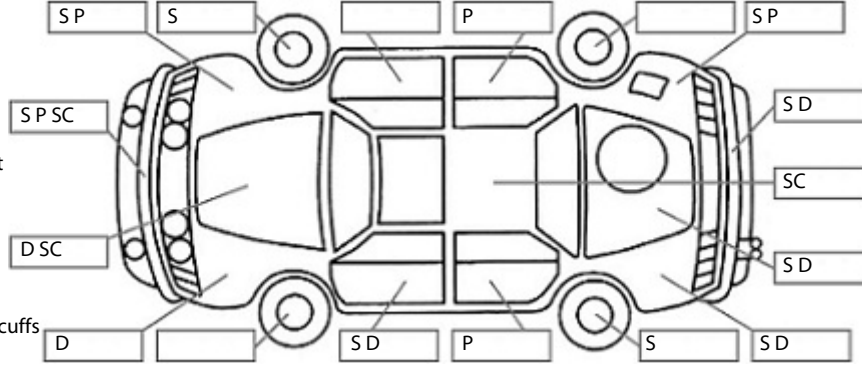

Make: Nissan	Model: Serena	Body Style: Wagon
Year: 2013	Registration: QYA352	Reg Expiry: 17 Mar 2025
WoF Expiry: 04 Nov 2025	Odometer: 157,185 Kms	Good No: 26490690
VIN: 7AT0DH3FX22109821	Next Service: 167,187 Kms	Service History: No

Key:

- S = scratch
- D = dent
- R = rust
- PT = paint defect
- C = crack
- P = pin dent
- * = decals
- SC = stone chips
- W = significant scuffs

Note: some defects & blemishes may not be displayed in the diagram

Body Inspection Comments

Left wing mirror housing is broken.
RF & LF guard liners damaged.

Conditions During Body Inspection: Wet

Under Carriage & Under Bonnet Inspection Comments

Interior Comments

Seats	Good
Carpets	Good
Panels	Good
Dashboard	Good