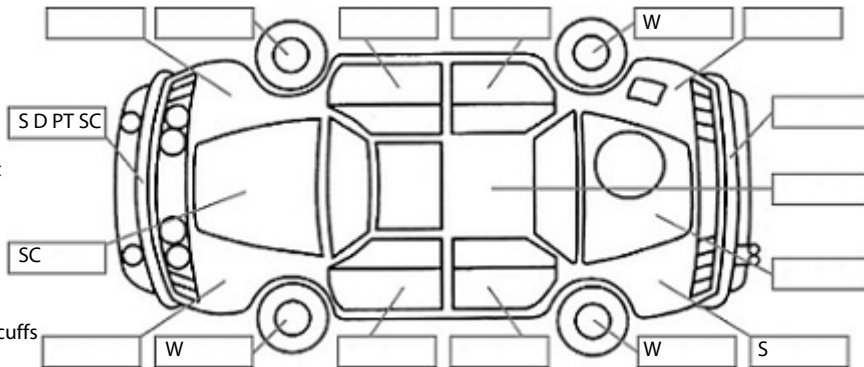

**Key:**

- S = scratch
- D = dent
- R = rust
- PT = paint defect
- C = crack
- P = pin dent
- \* = decals
- SC = stone chips
- W = significant scuffs

**Body Inspection Comments**

Note: some defects & blemishes may not be displayed in the diagram

Windscreen moulding rubber part is gone.  
Tyre sealer supplied in boot.

Conditions During Body Inspection: Wet

**Under Carriage & Under Bonnet Inspection Comments**

Oil weeping keeping with age and mileage.