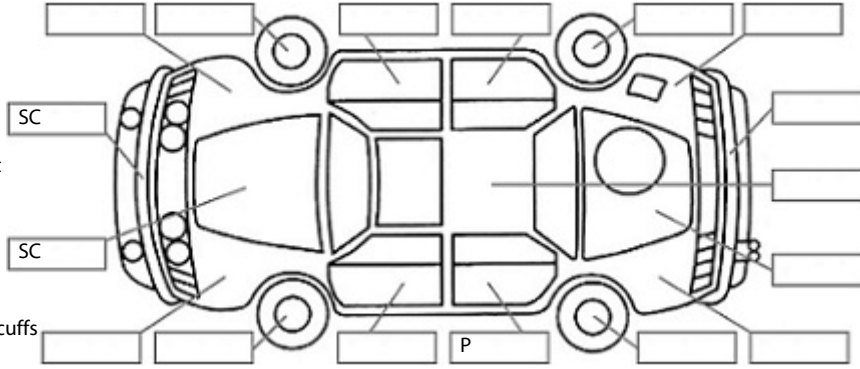

Key:

- S = scratch
- D = dent
- R = rust
- PT = paint defect
- C = crack
- P = pin dent
- * = decals
- SC = stone chips
- W = significant scuffs

Body Inspection Comments

Note: some defects & blemishes may not be displayed in the diagram

Left taillight cracked.
Stone chip in windscreen.

Conditions During Body Inspection: Dry

Under Carriage & Under Bonnet Inspection Comments

Interior Comments

Seats	Good
Carpets	Good
Panels	Good
Dashboard	Good