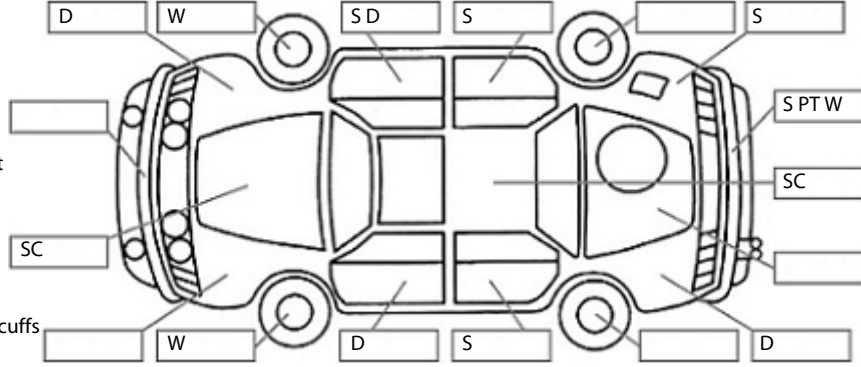

<b>Make:</b> Suzuki	<b>Model:</b> Splash	<b>Body Style:</b> Hatchback
<b>Year:</b> 2009	<b>Registration:</b> LRR727	<b>Reg Expiry:</b> 03 Jan 2025
<b>WoF Expiry:</b> 05 Nov 2025	<b>Odometer:</b> 88,021 Kms	<b>Good No:</b> 26490281
<b>VIN:</b> TSMEXB32S00285270	<b>Next Service:</b> 98,000km	<b>Service History:</b> No

**Key:**

- S = scratch
- D = dent
- R = rust
- PT = paint defect
- C = crack
- P = pin dent
- \* = decals
- SC = stone chips
- W = significant scuffs

Body Inspection Comments

Note: some defects & blemishes may not be displayed in the diagram

.

Road Conditions During Test Drive: Dry

Engine Timing Mechanism: Timing Chain  
Evidence of Cam Belt Replacement: Not Applicable Kms:

	Pass	Fail	N/A
<b>Engine</b>			
Oil level	✓		
Smoke & fumes	✓		
Performance	✓		
Noise	✓		
<b>Cooling System</b>			
Coolant condition	✓		
Performance	✓		
Radiator / Hoses (visual)	✓		
<b>Transmission</b>			
Operation	✓		
Noise	✓		
Clutch			✓
CV joints	✓		
Wheel bearings	✓		
<b>Brakes</b>			
Performance	✓		
Hand Brake	✓		
<b>Tyres</b> (lowest observed tread depth of tyres)			
Left front	7	mm	
Right front	7	mm	
Left rear	7	mm	
Right rear	7	mm	
Spare		Yes	
<b>Suspension</b>			
Suspension performance	✓		
Steering performance	✓		
Shock absorbers	✓		
<b>Air Conditioning / Heater</b>			
Operation	✓		
<b>Electrical / Accessories</b>			
Head lights	✓		
Tail lights	✓		
Indicators	✓		
Dashboard warning lights	✓		
Wipers (front & rear)	✓		
Window winder FL	✓		
Window winder FR	✓		
Window winder RL	✓		
Window winder RR	✓		
Rear view mirrors	✓		
Radio (basic test only)	✓		
CD (basic test only)	✓		
Number of keys	1		
Central locking	✓		
Remote locking	✓		
Sat. Nav. (basic test only)			✓
Reversing camera			✓