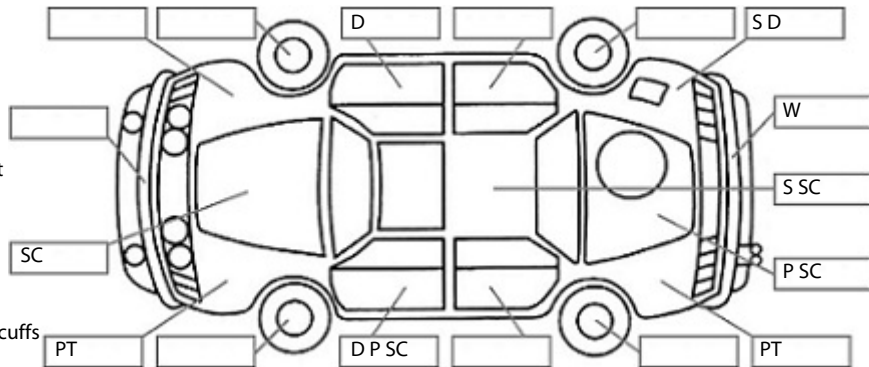

<b>Make:</b> Suzuki	<b>Model:</b> Jimny	<b>Body Style:</b> SUV
<b>Year:</b> 2013	<b>Registration:</b> HDG284	<b>Reg Expiry:</b> 13 Jul 2025
<b>WoF Expiry:</b> 01 Jan 2026	<b>Odometer:</b> 144,716 Kms	<b>Good No:</b> 26489860
<b>VIN:</b> JSAFJB43V00581987	<b>Next Service:</b> 154,700kms	<b>Service History:</b> No

**Key:**

- S = scratch
- D = dent
- R = rust
- PT = paint defect
- C = crack
- P = pin dent
- \* = decals
- SC = stone chips
- W = significant scuffs

**Body Inspection Comments**

Note: some defects & blemishes may not be displayed in the diagram

Left fog light plug is missing.  
Minor paint flaking on left quarter around wheel arch moulding.

Conditions During Body Inspection: Dry

**Under Carriage & Under Bonnet Inspection Comments**
**Interior Comments**