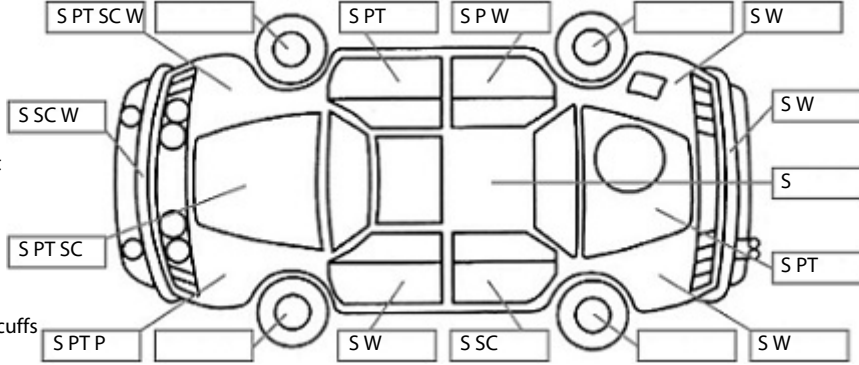

Key:

- S = scratch
- D = dent
- R = rust
- PT = paint defect
- C = crack
- P = pin dent
- * = decals
- SC = stone chips
- W = significant scuffs

Body Inspection Comments

Note: some defects & blemishes may not be displayed in the diagram