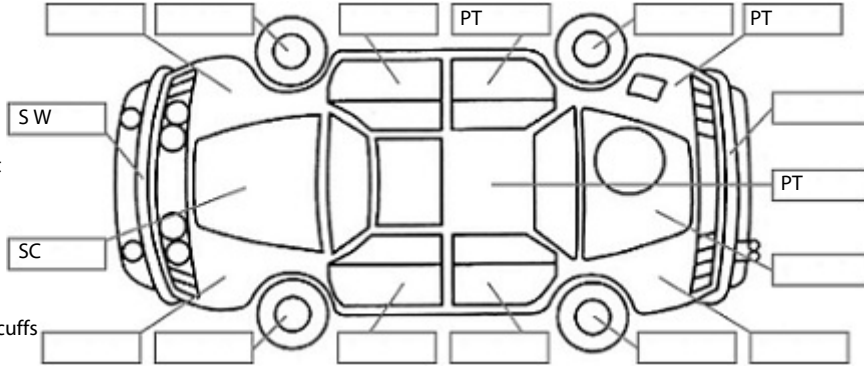

Make: Nissan	Model: Serena	Body Style: Van
Year: 2011	Registration: NCZ321	Reg Expiry: 10 May 2025
WoF Expiry: 25 Nov 2025	Odometer: 172,295 Kms	Good No: 26489678
VIN: 7AT0DH3FX2001676E	Next Service: 183111	Service History: No

Key:

- S = scratch
- D = dent
- R = rust
- PT = paint defect
- C = crack
- P = pin dent
- * = decals
- SC = stone chips
- W = significant scuffs

Body Inspection Comments

Note: some defects & blemishes may not be displayed in the diagram