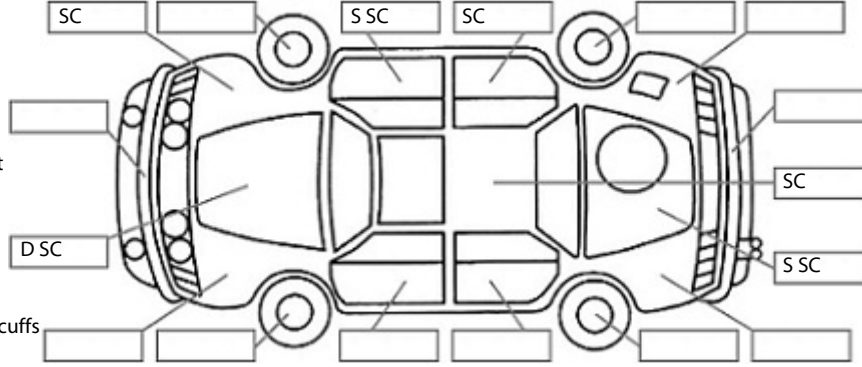

Make: Toyota	Model: Highlander	Body Style: SUV
Year: 2017	Registration: KML78	Reg Expiry: 26 Apr 2025
WoF Expiry: 26 Oct 2025	Odometer: 64,035 Kms	Good No: 26489621
VIN: 5TDBZ3FH20S395843	Next Service: 70,230 kms	Service History: No

Key:

- S = scratch
- D = dent
- R = rust
- PT = paint defect
- C = crack
- P = pin dent
- * = decals
- SC = stone chips
- W = significant scuffs

Body Inspection Comments

Note: some defects & blemishes may not be displayed in the diagram

Engine Timing Mechanism: Timing Chain
Evidence of Cam Belt Replacement: Not Applicable Kms:

	Pass	Fail	N/A
Engine			
Oil level	✓		
Smoke & fumes	✓		
Performance	✓		
Noise	✓		
Cooling System			
Coolant condition	✓		
Performance	✓		
Radiator / Hoses (visual)	✓		
Transmission			
Operation	✓		
Noise	✓		
Clutch			✓
CV joints	✓		
Wheel bearings	✓		
Brakes			
Performance	✓		
Hand Brake	✓		
Tyres (lowest observed tread depth of tyres)			
Left front	2.5	mm	
Right front	3.0	mm	
Left rear	3.5	mm	
Right rear	4.5	mm	
Spare	Yes		
Suspension			
Suspension performance	✓		
Steering performance	✓		
Shock absorbers	✓		
Air Conditioning / Heater			
Operation	✓		
Electrical / Accessories			
Head lights	✓		
Tail lights	✓		
Indicators	✓		
Dashboard warning lights	✓		
Wipers (front & rear)	✓		
Window winder FL	✓		
Window winder FR	✓		
Window winder RL	✓		
Window winder RR	✓		
Rear view mirrors	✓		
Radio (basic test only)	✓		
CD (basic test only)	✓		
Number of keys	2		
Central locking	✓		
Remote locking	✓		
Sat. Nav. (basic test only)	✓		
Reversing camera	✓		