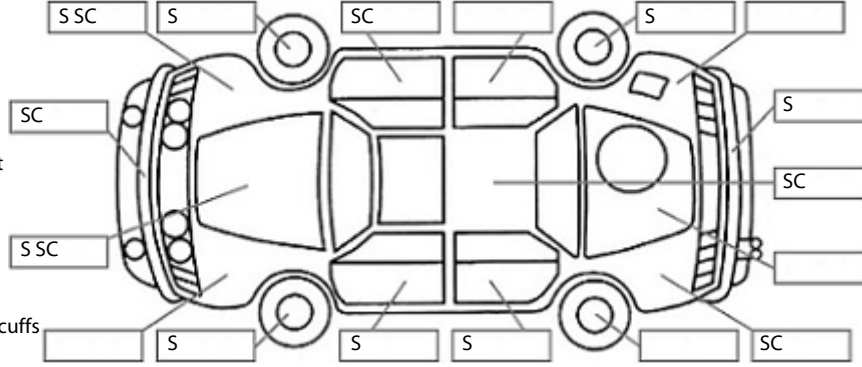

Key:

- S = scratch
- D = dent
- R = rust
- PT = paint defect
- C = crack
- P = pin dent
- * = decals
- SC = stone chips
- W = significant scuffs

Body Inspection Comments

Note: some defects & blemishes may not be displayed in the diagram