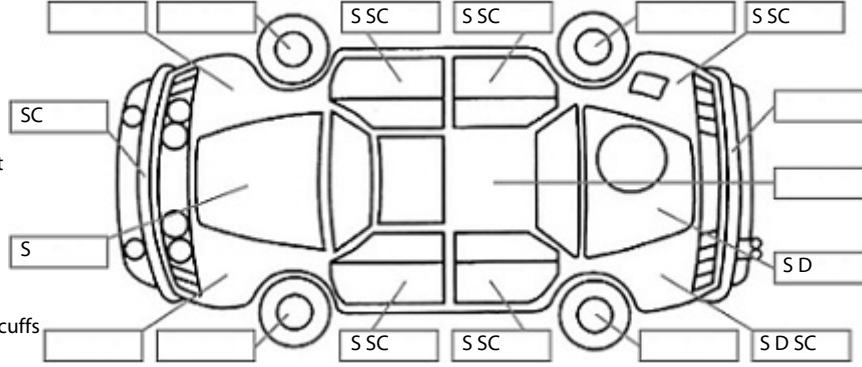

Make: LDV	Model: Deliver 9	Body Style: Van
Year: 2024	Registration: QMU1	Reg Expiry: 17 Mar 2025
WoF Expiry: 26 Sep 2024	Odometer: 22,984 Kms	Good No: 26487993
VIN: LSH14J7C5PA168736	Next Service: 5,000 km	Service History: Yes

Key:

- S = scratch
- D = dent
- R = rust
- PT = paint defect
- C = crack
- P = pin dent
- * = decals
- SC = stone chips
- W = significant scuffs

Body Inspection Comments

Note: some defects & blemishes may not be displayed in the diagram

L/R tail light cracked.

Conditions During Body Inspection: Dry

Under Carriage & Under Bonnet Inspection Comments

RWD.

Interior Comments

Seats	Good
Carpets	Good
Panels	Good
Dashboard	Good

General Comments

Road Conditions During Test Drive: Dry