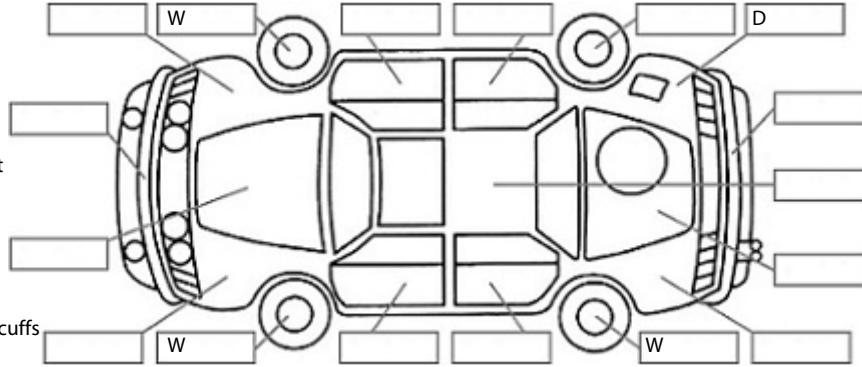

Make: Dodge	Model: Challenger	Body Style: Sports Car
Year: 2019	Registration: NKY259	Reg Expiry: 21 Jan 2025
WoF Expiry: 07 Jan 2026	Odometer: 44,378 Kms	Good No: 26487986
VIN: 2C3CDZFJ3KH684390	Next Service: 48000	Service History: No

Key:

- S = scratch
- D = dent
- R = rust
- PT = paint defect
- C = crack
- P = pin dent
- * = decals
- SC = stone chips
- W = significant scuffs

Body Inspection Comments

Note: some defects & blemishes may not be displayed in the diagram