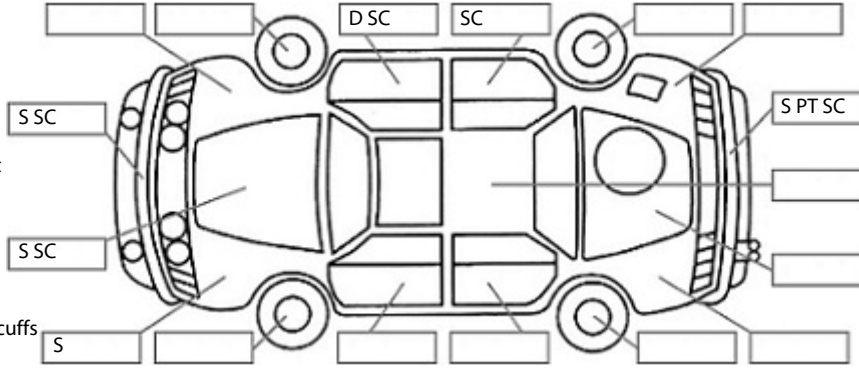

Make: Nissan	Model: Pathfinder	Body Style: SUV
Year: 2013	Registration: HDR750	Reg Expiry: 28 Sep 2025
WoF Expiry: 03 Jul 2025	Odometer: 189,998 Kms	Good No: 26487411
VIN: 5N1AR2MM3EC601570	Next Service: 197,000	Service History: Yes

Key:

- S = scratch
- D = dent
- R = rust
- PT = paint defect
- C = crack
- P = pin dent
- * = decals
- SC = stone chips
- W = significant scuffs

Body Inspection Comments

Note: some defects & blemishes may not be displayed in the diagram