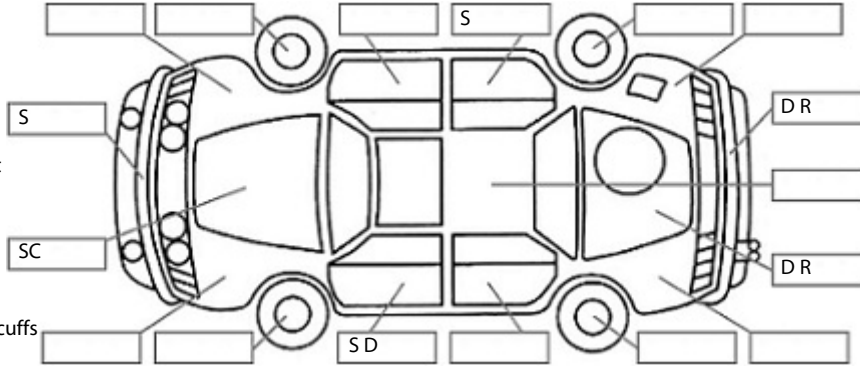

Key:

- S = scratch
- D = dent
- R = rust
- PT = paint defect
- C = crack
- P = pin dent
- * = decals
- SC = stone chips
- W = significant scuffs

Body Inspection Comments

Note: some defects & blemishes may not be displayed in the diagram

Damage at rear vehicle

Conditions During Body Inspection:

Under Carriage & Under Bonnet Inspection Comments

Interior Comments

Seats	Good
Carpets	Good
Panels	Good
Dashboard	Good

General Comments

8 Seater

Road Conditions During Test Drive: Dry