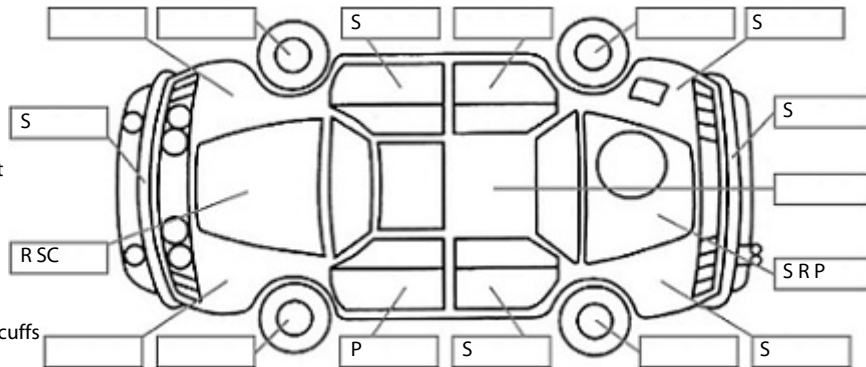

**Key:**

- S = scratch
- D = dent
- R = rust
- PT = paint defect
- C = crack
- P = pin dent
- \* = decals
- SC = stone chips
- W = significant scuffs

Body Inspection Comments

Note: some defects & blemishes may not be displayed in the diagram

Canopy rear window lock parts missing.

Conditions During Body Inspection: Dry

Under Carriage & Under Bonnet Inspection Comments

All wheel drive.

Interior Comments

Seats	Good
Carpets	Average
Panels	Good
Dashboard	Good

General Comments

Road Conditions During Test Drive: Dry

Engine Timing Mechanism: Timing Chain  
 Evidence of Cam Belt Replacement: Not Applicable Kms:

	Pass	Fail	N/A
<b>Engine</b>			
Oil level	✓		
Smoke & fumes	✓		
Performance	✓		
Noise	✓		
<b>Cooling System</b>			
Coolant condition	✓		
Performance	✓		
Radiator / Hoses (visual)	✓		
<b>Transmission</b>			
Operation	✓		
Noise	✓		
Clutch			✓
CV joints	✓		
Wheel bearings	✓		
<b>Brakes</b>			
Performance	✓		
Hand Brake	✓		
<b>Tyres</b> (lowest observed tread depth of tyres)			
Left front	6.5	mm	
Right front	6.5	mm	
Left rear	7.5	mm	
Right rear	7.5	mm	
Spare	Yes		
<b>Suspension</b>			
Suspension performance	✓		
Steering performance	✓		
Shock absorbers	✓		
<b>Air Conditioning / Heater</b>			
Operation	✓		
<b>Electrical / Accessories</b>			
Head lights	✓		
Tail lights	✓		
Indicators	✓		
Dashboard warning lights	✓		
Wipers (front & rear)	✓		
Window winder FL	✓		
Window winder FR	✓		
Window winder RL	✓		
Window winder RR	✓		
Rear view mirrors	✓		
Radio (basic test only)	✓		
CD (basic test only)	✓		
Number of keys	1		
Central locking	✓		
Remote locking	✓		
Sat. Nav. (basic test only)			✓
Reversing camera	✓		