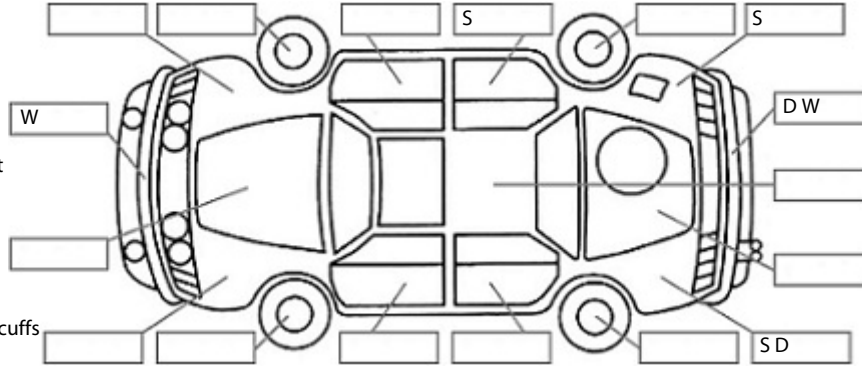

Key:

- S = scratch
- D = dent
- R = rust
- PT = paint defect
- C = crack
- P = pin dent
- * = decals
- SC = stone chips
- W = significant scuffs

Body Inspection Comments

Note: some defects & blemishes may not be displayed in the diagram