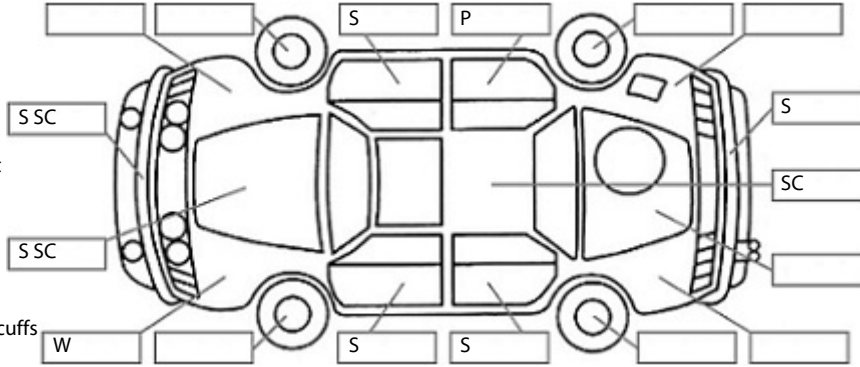

**Key:**

- S = scratch
- D = dent
- R = rust
- PT = paint defect
- C = crack
- P = pin dent
- \* = decals
- SC = stone chips
- W = significant scuffs

Body Inspection Comments

Note: some defects & blemishes may not be displayed in the diagram

Conditions During Body Inspection: Wet

Under Carriage & Under Bonnet Inspection Comments

Front wheel drive  
Engine oil leaks from main seal

Interior Comments

Seats	Good
Carpets	Good
Panels	Average
Dashboard	Good