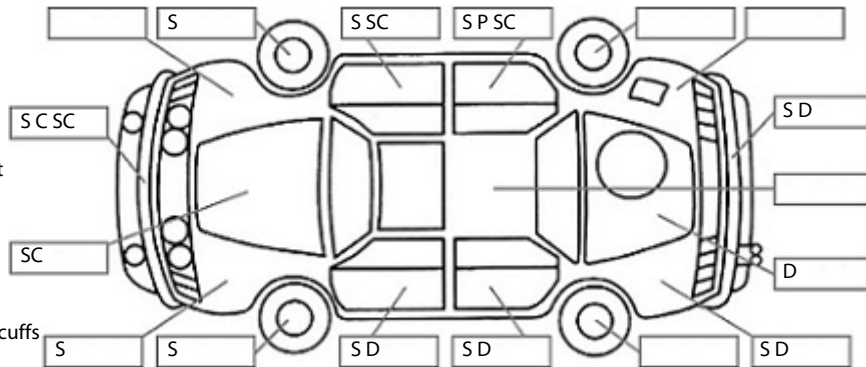

**Key:**

- S = scratch
- D = dent
- R = rust
- PT = paint defect
- C = crack
- P = pin dent
- \* = decals
- SC = stone chips
- W = significant scuffs

**Body Inspection Comments**

Note: some defects & blemishes may not be displayed in the diagram