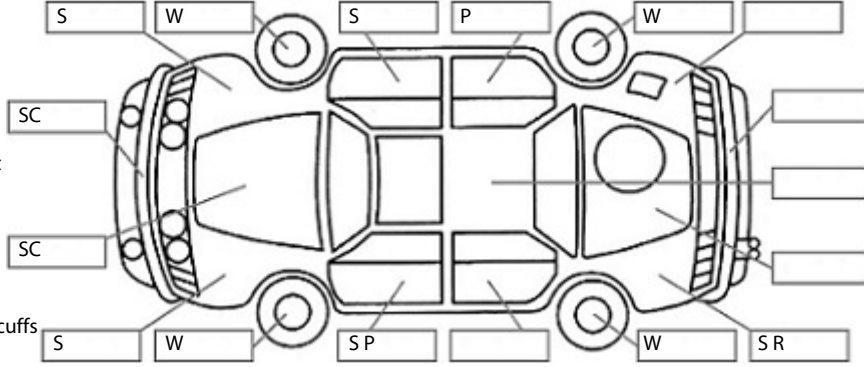

Key:

- S = scratch
- D = dent
- R = rust
- PT = paint defect
- C = crack
- P = pin dent
- * = decals
- SC = stone chips
- W = significant scuffs

Body Inspection Comments

Note: some defects & blemishes may not be displayed in the diagram

Engine Timing Mechanism: Timing Chain
Evidence of Cam Belt Replacement: Not Applicable Kms:

	Pass	Fail	N/A
Engine			
Oil level	✓		
Smoke & fumes	✓		
Performance	✓		
Noise	✓		
Cooling System			
Coolant condition	✓		
Performance	✓		
Radiator / Hoses (visual)	✓		
Transmission			
Operation	✓		
Noise	✓		
Clutch			✓
CV joints	✓		
Wheel bearings	✓		
Brakes			
Performance	✓		
Hand Brake	✓		
Tyres (lowest observed tread depth of tyres)			
Left front	2	mm	
Right front	2	mm	
Left rear	5	mm	
Right rear	5	mm	
Spare	Yes		
Suspension			
Suspension performance	✓		
Steering performance	✓		
Shock absorbers	✓		
Air Conditioning / Heater			
Operation	✓		
Electrical / Accessories			
Head lights	✓		
Tail lights	✓		
Indicators	✓		
Dashboard warning lights	✓		
Wipers (front & rear)	✓		
Window winder FL	✓		
Window winder FR	✓		
Window winder RL	✓		
Window winder RR	✓		
Rear view mirrors	✓		
Radio (basic test only)	✓		
CD (basic test only)	✓		
Number of keys	1		
Central locking	✓		
Remote locking	✓		
Sat. Nav. (basic test only)			✓
Reversing camera			✓