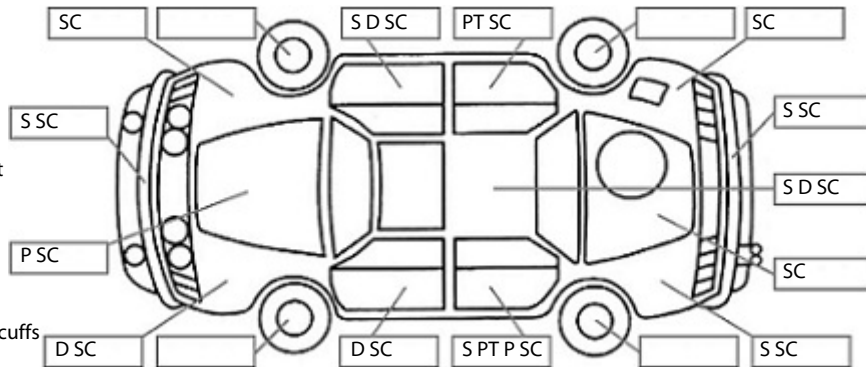

**Key:**

- S = scratch
- D = dent
- R = rust
- PT = paint defect
- C = crack
- P = pin dent
- \* = decals
- SC = stone chips
- W = significant scuffs

Body Inspection Comments

Note: some defects & blemishes may not be displayed in the diagram

Road Conditions During Test Drive: Dry

Engine Timing Mechanism: Timing Chain  
Evidence of Cam Belt Replacement: Not Applicable Kms:

	Pass	Fail	N/A
<b>Engine</b>			
Oil level	✓		
Smoke & fumes	✓		
Performance	✓		
Noise	✓		
<b>Cooling System</b>			
Coolant condition	✓		
Performance	✓		
Radiator / Hoses (visual)	✓		
<b>Transmission</b>			
Operation	✓		
Noise	✓		
Clutch			✓
CV joints	✓		
Wheel bearings	✓		
<b>Brakes</b>			
Performance	✓		
Hand Brake	✓		
<b>Tyres</b> (lowest observed tread depth of tyres)			
Left front	6.5	mm	
Right front	7.0	mm	
Left rear	4.0	mm	
Right rear	4.5	mm	
Spare	Yes		
<b>Suspension</b>			
Suspension performance	✓		
Steering performance	✓		
Shock absorbers	✓		
<b>Air Conditioning / Heater</b>			
Operation	✓		
<b>Electrical / Accessories</b>			
Head lights	✓		
Tail lights	✓		
Indicators	✓		
Dashboard warning lights	✓		
Wipers (front & rear)	✓		
Window winder FL	✓		
Window winder FR	✓		
Window winder RL			✓
Window winder RR			✓
Rear view mirrors	✓		
Radio (basic test only)		✓	
CD (basic test only)			✓
Number of keys	1		
Central locking	✓		
Remote locking	✓		
Sat. Nav. (basic test only)			✓
Reversing camera	✓		