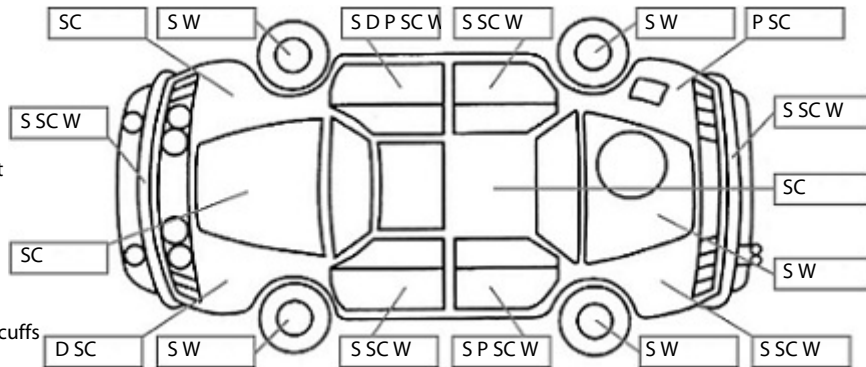

Key:

- S = scratch
- D = dent
- R = rust
- PT = paint defect
- C = crack
- P = pin dent
- * = decals
- SC = stone chips
- W = significant scuffs

Body Inspection Comments

Note: some defects & blemishes may not be displayed in the diagram

Headlamps cloudy,

Conditions During Body Inspection: Dry

Under Carriage & Under Bonnet Inspection Comments

Front wheel drive, LH/F lower control arm rear bush split, Inside of LH/F mag has been welded, LH/F tyre is backwards on rim