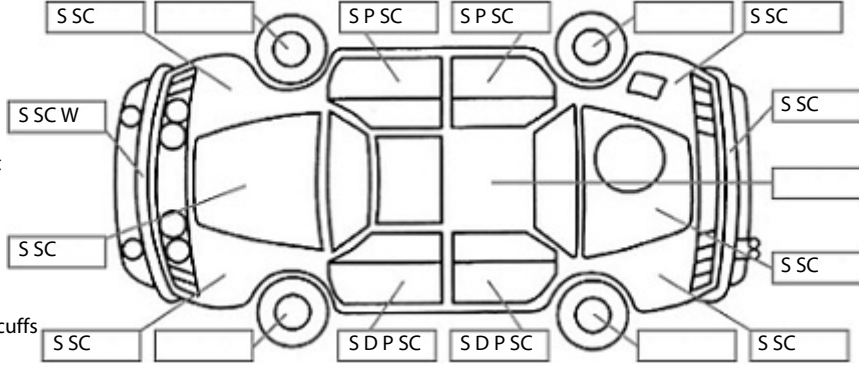

Key:

- S = scratch
- D = dent
- R = rust
- PT = paint defect
- C = crack
- P = pin dent
- * = decals
- SC = stone chips
- W = significant scuffs

Body Inspection Comments

Note: some defects & blemishes may not be displayed in the diagram

2wd/engine oil leak/

Interior Comments

Seats	Average
Carpets	rear needs refitting
Panels	scratch marks
Dashboard	holes and dash panel missing

General Comments

Road Conditions During Test Drive: Dry

Engine Timing Mechanism: Timing Chain
Evidence of Cam Belt Replacement: Not Applicable Kms: