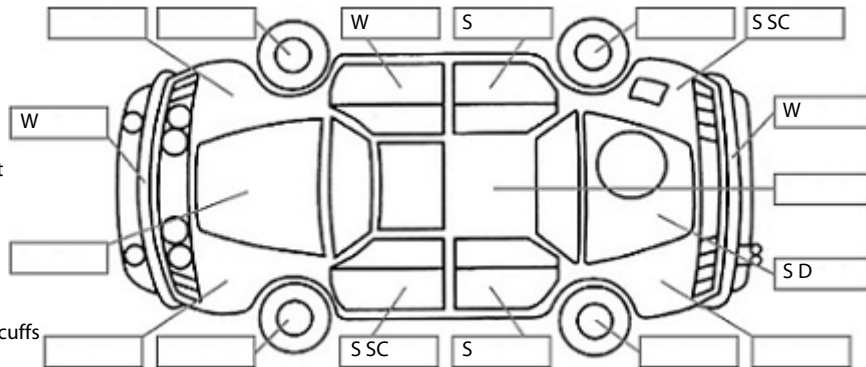

Key:

- S = scratch
- D = dent
- R = rust
- PT = paint defect
- C = crack
- P = pin dent
- * = decals
- SC = stone chips
- W = significant scuffs

Body Inspection Comments

Note: some defects & blemishes may not be displayed in the diagram