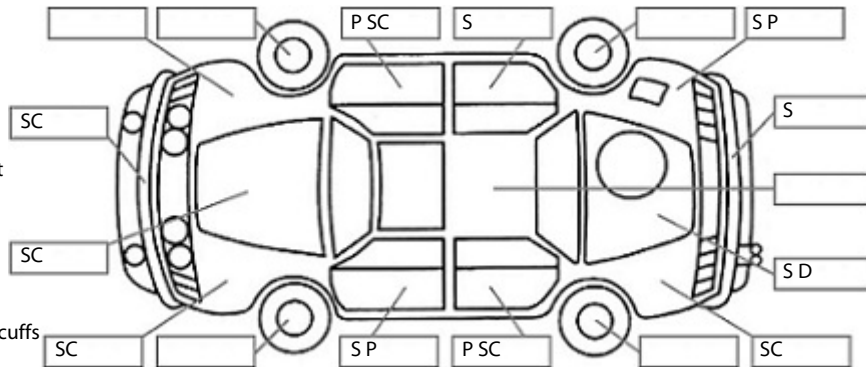

<b>Make:</b> Ford	<b>Model:</b> Ranger	<b>Body Style:</b> Utility
<b>Year:</b> 2007	<b>Registration:</b> EER686	<b>Reg Expiry:</b> 20 May 2025
<b>WoF Expiry:</b> 26 Dec 2025	<b>Odometer:</b> 261,195 Kms	<b>Good No:</b> 26485266
<b>VIN:</b> MNAU5FE907W656081	<b>Next Service:</b> 264000 kms	<b>Service History:</b> No

**Key:**

- S = scratch
- D = dent
- R = rust
- PT = paint defect
- C = crack
- P = pin dent
- \* = decals
- SC = stone chips
- W = significant scuffs

**Body Inspection Comments**

Note: some defects & blemishes may not be displayed in the diagram

Minor windscreen chips.

Conditions During Body Inspection: Dry

**Under Carriage & Under Bonnet Inspection Comments**

Oil leaks.

**Interior Comments**

Seats	Poor
Carpets	Average
Panels	Average
Dashboard	Average

**General Comments**

Has a Cambelt replacement label under the bonnet but you can't read it. Drivers seat base side bolster has tear.

Road Conditions During Test Drive: Dry

Engine Timing Mechanism: Cambelt  
 Evidence of Cam Belt Replacement: No Kms: